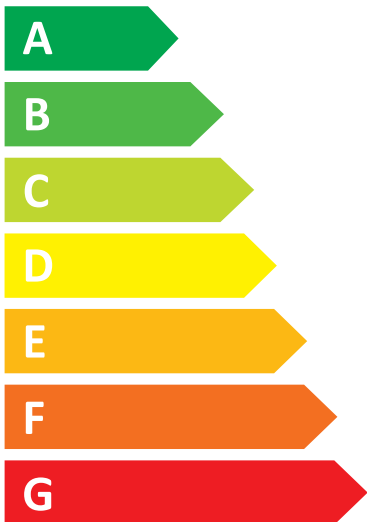

ENERG

Bosch

SMV4EAX28E

54 kWh / 

13 x

9,0 L

4:30

42dB